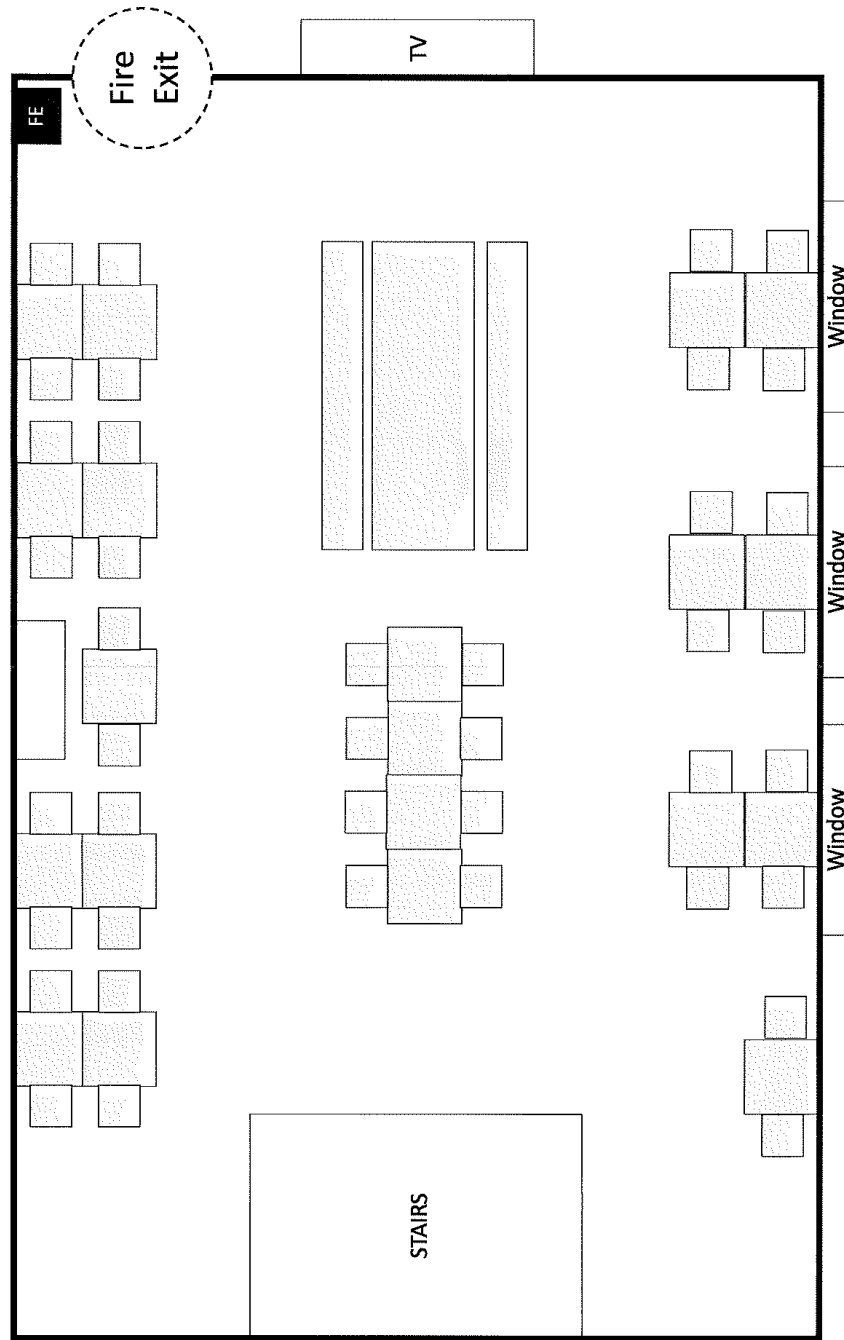

**Site Layout Plan in Support of Application to Vary
Premises Licence at 1 Lon Y Twyn, Caerphilly, CF83
1NW**

High-Level Site Layout

Brew Monster Ltd, 1 Lon Y Twyn, Caerphilly, CF83 1NW

Site Layout: Internal Ground Floor

Brew Monster Ltd, 1 Lon Y Twyn, Caerphilly, CF83 1NW

Site Layout: Internal First Floor

Brew Monster Ltd, 1 Lon Y Twyn, Caerphilly, CF83 1NW

Site Layout: Exterior

Brew Monster Ltd, 1 Lon Y Twyn, Caerphilly, CF83 1NW