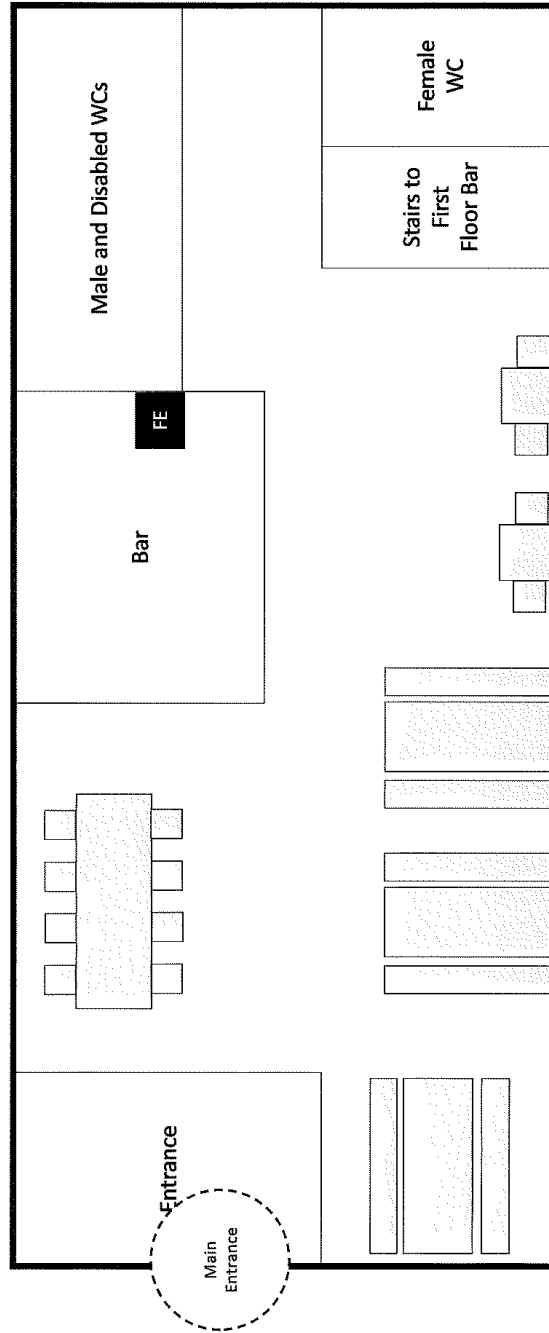

**Site Layout Plan in Support of Application to Vary
Premises Licence at 1 Lon Y Twyn, Caerphilly, CF83
1NW**

High-Level Site Layout

Brew Monster Ltd, 1 Lon Y Twyn, Caerphilly, CF83 1NW

Site Layout: Internal Ground Floor

Brew Monster Ltd, 1 Lon Y Twyn, Caerphilly, CF83 1NW

Site Layout: Internal First Floor

Brew Monster Ltd, 1 Lon Y Twyn, Caerphilly, CF83 1NW

Site Layout: Exterior

Brew Monster Ltd, 1 Lon Y Twyn, Caerphilly, CF83 1NW